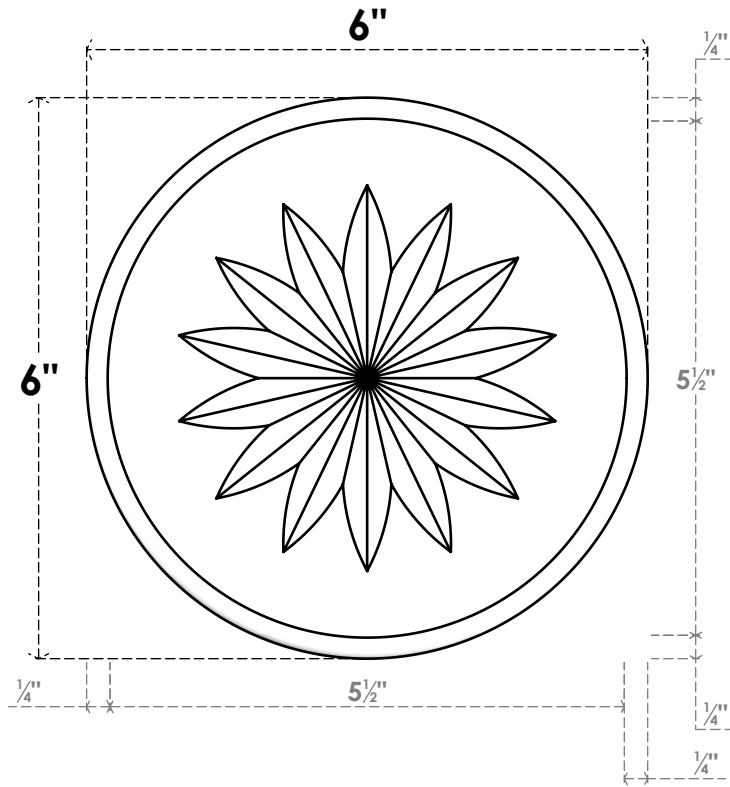

# ROSP060X060X100GRY11

6"W X 6"H X 1"P STANDARD GRAYSON FLOWER ROSETTE WITH ROUNDED EDGE, ARCHITECTURAL GRADE PVC

**FRONT**

**SIDE**

EKENA MILLWORK  
2300 WEST MAIN ST.  
CLARKSVILLE, TX 75426  
TOLL FREE: 866-607-0453  
WWW.EKENAMILLWORK.COM