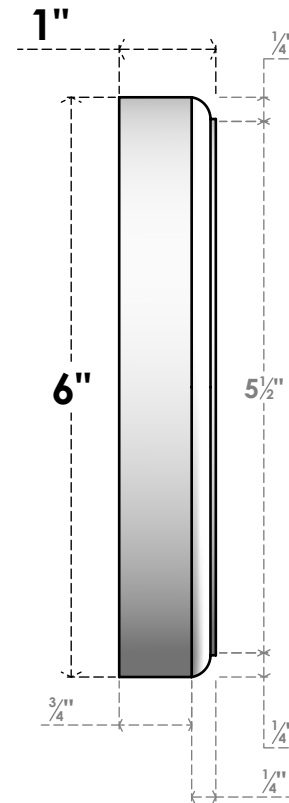

# ROSP060X060X100GRY11

6"W X 6"H X 1"P STANDARD GRAYSON FLOWER ROSETTE WITH ROUNDED EDGE, ARCHITECTURAL GRADE PVC

**FRONT**

**SIDE**

EKENA MILLWORK  
2300 WEST MAIN ST.  
CLARKSVILLE, TX 75426  
TOLL FREE: 866-607-0453  
WWW.EKENAMILLWORK.COM

**NOTES**

1. INSTALLATION TO BE COMPLETED IN ACCORDANCE WITH MANUFACTURER'S SPECIFICATIONS.
2. DRAWING MAY NOT BE TO SCALE
3. THIS DRAWING IS INTENDED FOR DESIGN AND PLANNING PURPOSES ONLY.
4. ALL INFORMATION CONTAINED HEREIN WAS CURRENT AT THE TIME OF DEVELOPMENT BUT MUST BE REVIEWED AND APPROVED BY THE PRODUCT MANUFACTURER TO BE CONSIDERED ACCURATE.
5. ARCHITECTURAL GRADE PVC PRODUCTS ARE MADE FROM EXPANDED CELLULAR PVC AND COME NATURALLY WHITE BUT MAY BE PAINTED